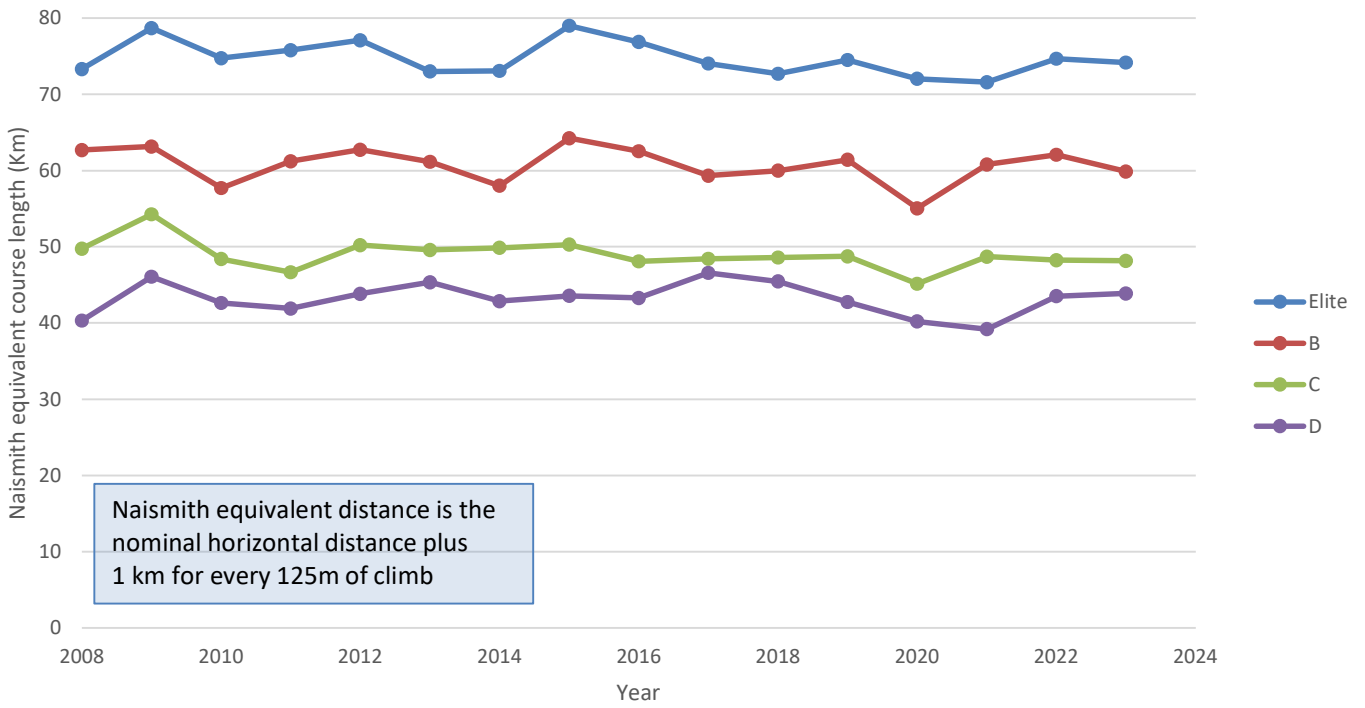

MMM overall course lengths by year (Naismith equivalent)

MMM average total time by year and class

MMM day 1 average time by year and class

MMM day 2 average time by year and class