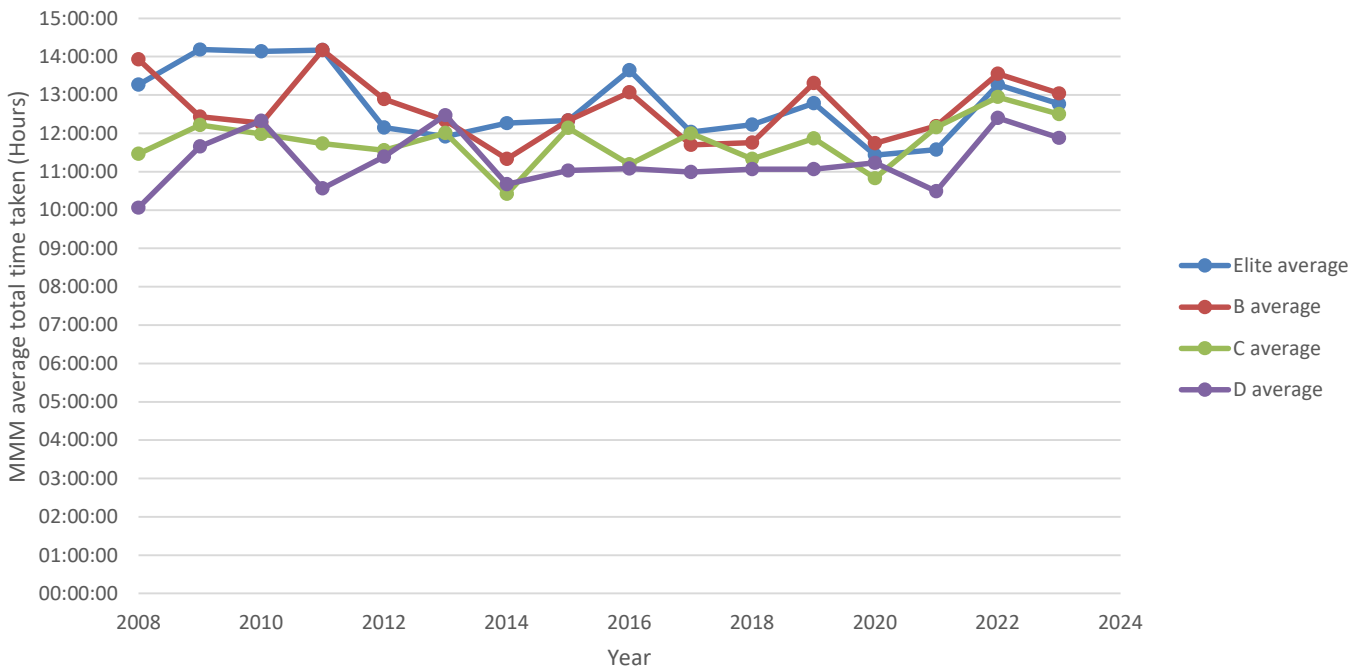

MMM overall course lengths by year (Naismith equivalent)

MMM average total time by year and class

MMM day 1 average time by year and class

MMM day 2 average time by year and class