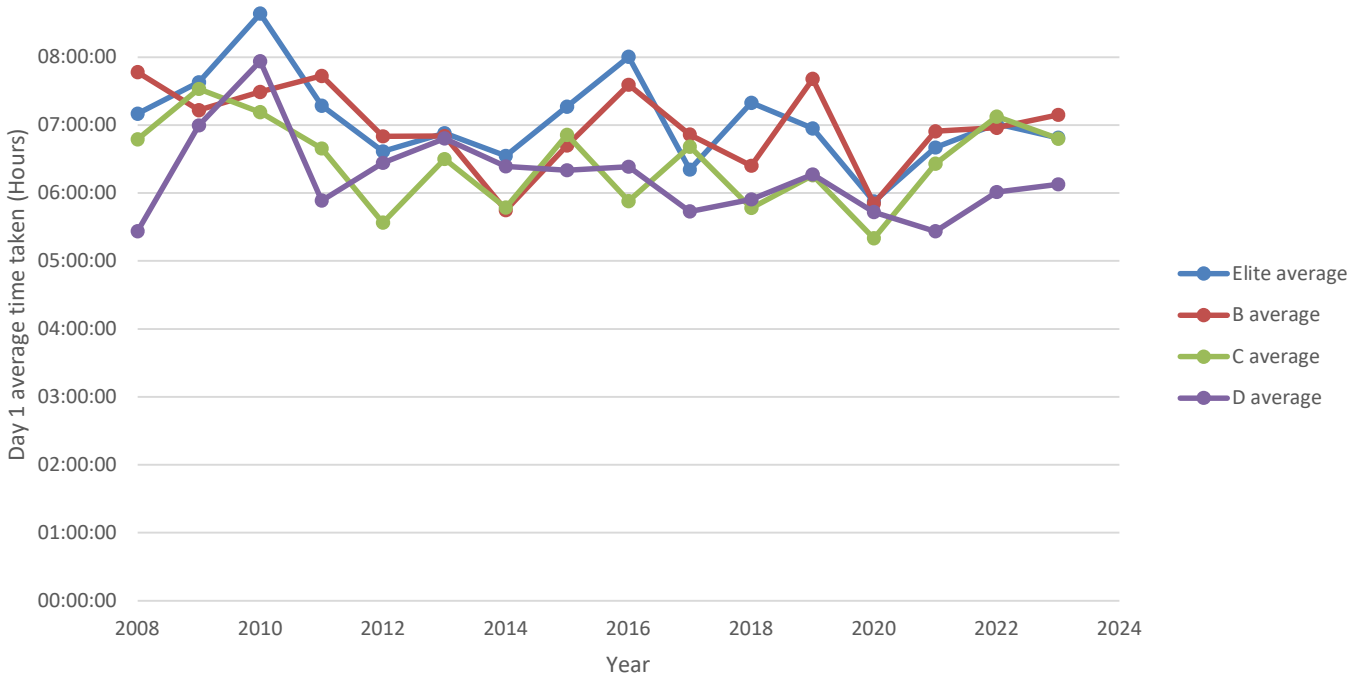

MMM overall course lengths by year (Naismith equivalent)

MMM average total time by year and class

MMM day 1 average time by year and class

MMM day 2 average time by year and class