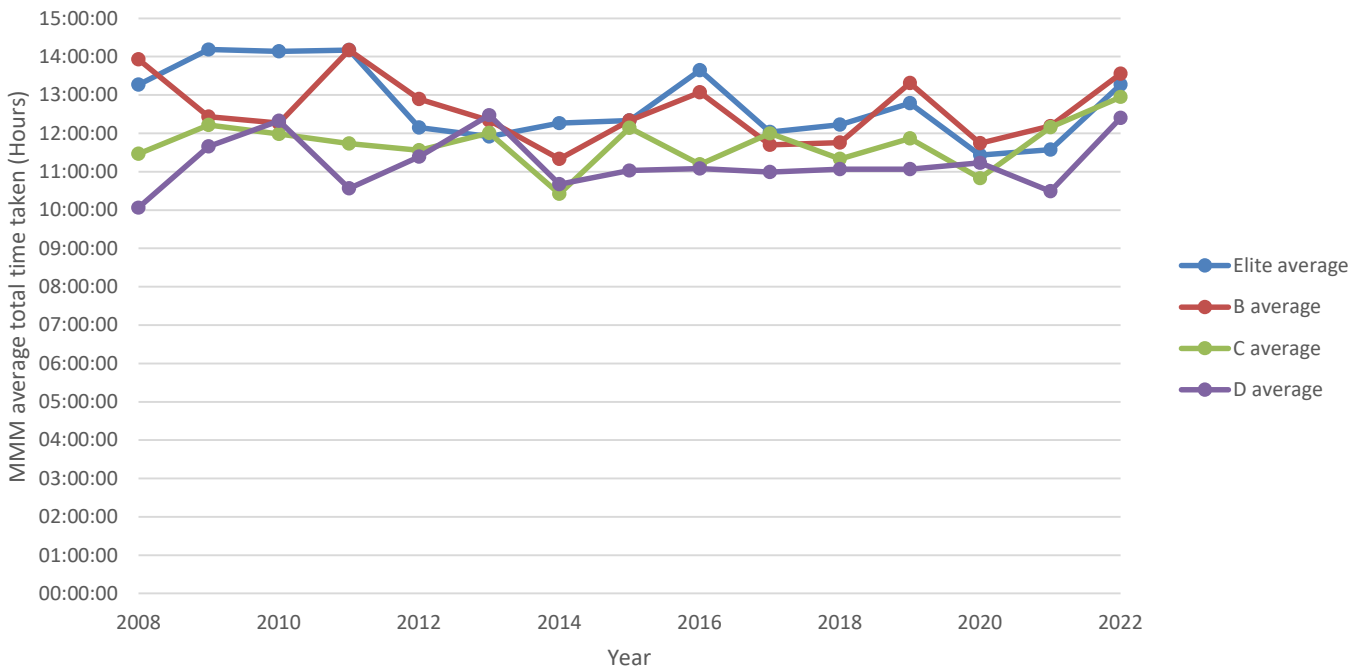

MMM overall course lengths by year (Naismith equivalent)

MMM average total time by year and class

MMM day 1 average time by year and class

MMM day 2 average time by year and class