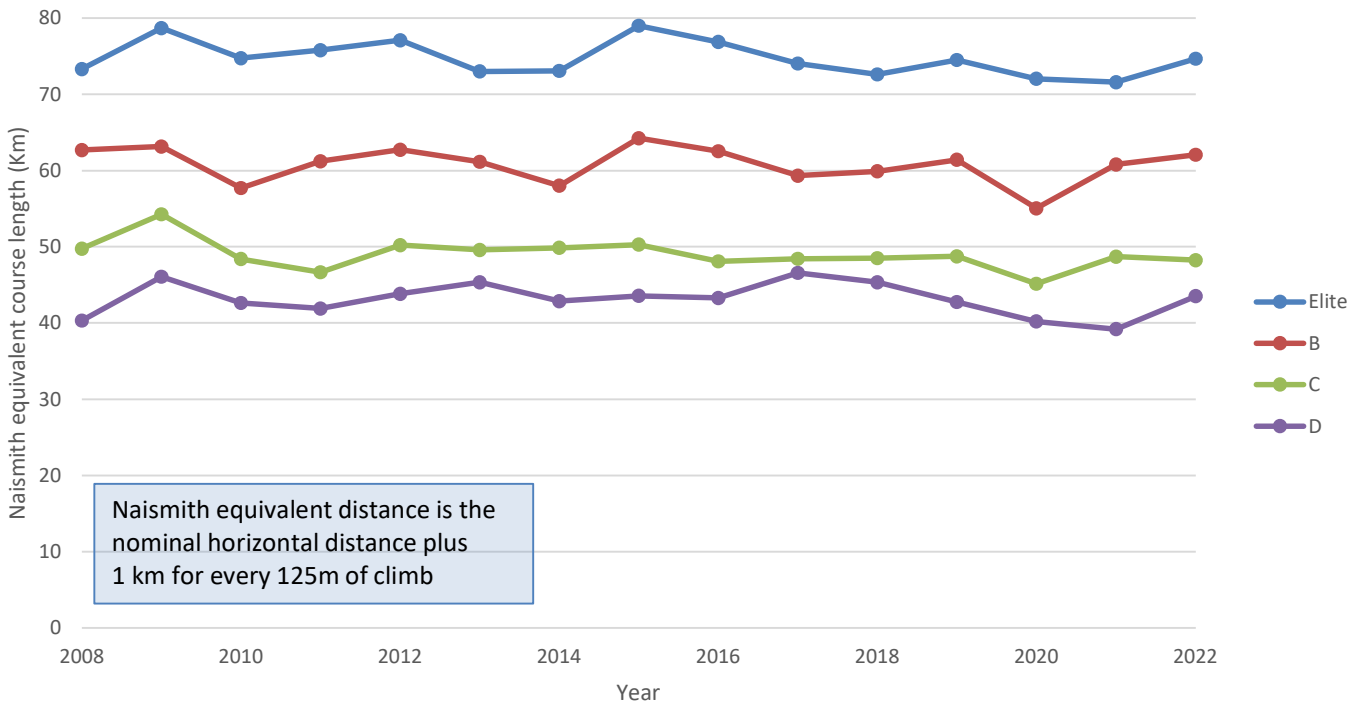

MMM overall course lengths by year (Naismith equivalent)

MMM average total time by year and class

MMM day 1 average time by year and class

MMM day 2 average time by year and class