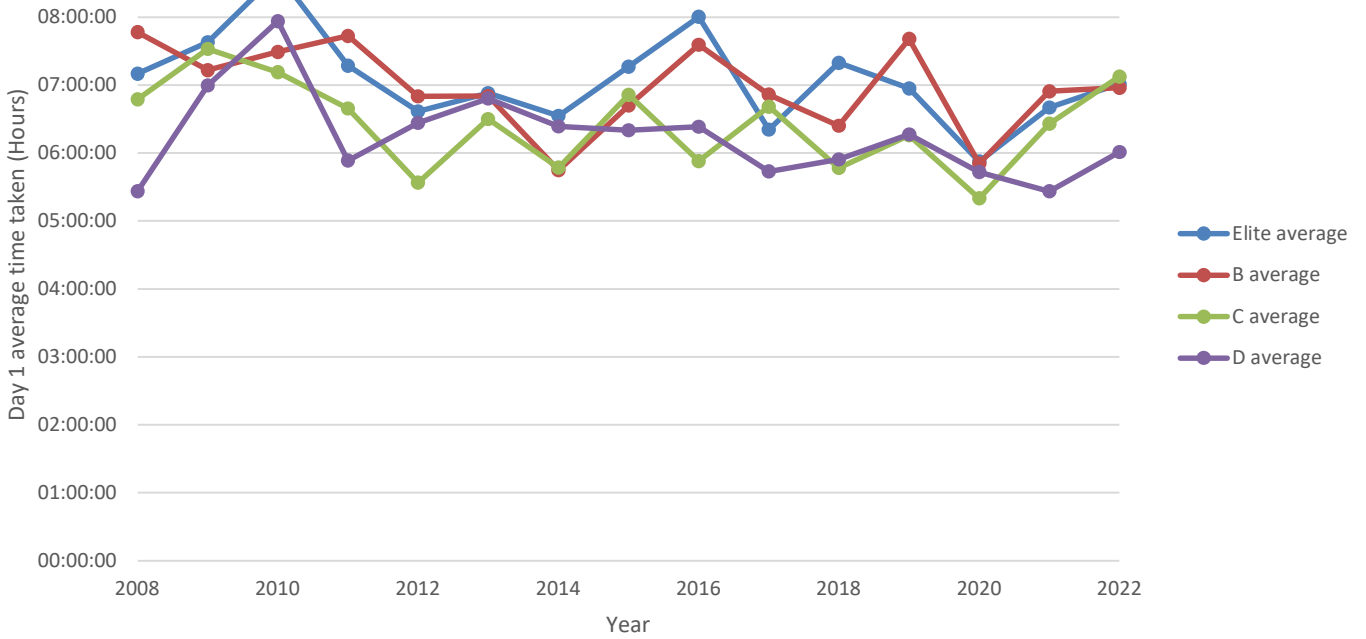

MMM overall course lengths by year (Naismith equivalent)

MMM average total time by year and class

MMM day 1 average time by year and class

MMM day 2 average time by year and class